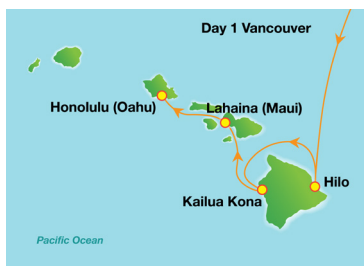

HAWAII - 10 Night Cruise To Hawaii

Inside	Window	Balcony	Other Rooms On Request	Taxes
Starting at C2,218	Starting at C2,250	Starting at C2,970		Included

21 CPD CREDITS

Dates: September 13-23, 2019

Curriculum: **TBA**

Vessel: **Celebrity "Solstice"**
Port of Departure: **Vancouver**